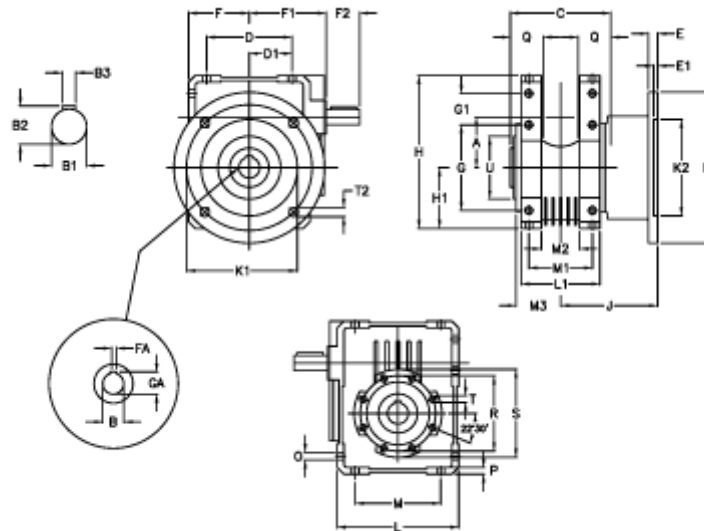

Article number: 3922075015400

Description: Worm gear with solid input shaft  
W 75UF1-15-HS unassembled

## Measures

A = 75.00	Description = W75 UF-xx-P71 B5	G1 = 46.5	L = 174	Q = 40
B = 30	E = 12	GA = 33.3	L1 = 104	R = 110
B1 = 19	E1 = 5	H = 220.5	M = 126	S = 125
B2 = 21.5	F = 87.0	H1 = 87.0	M1 = 82	T = M8x14
B3 = 6	F1 = 124.5	J = 111.0	M2 = 44	T2 = 12.5
C = 127	F2 = 40	K = 200	M3 = 58.5	U = 90
D = 109.5	FA = 8	K1 = 165	O = 10.5	
D1 = 46.5	G = 126	K2 = 130	P = 9	